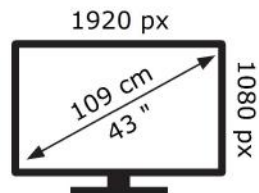

HISENSE

43A5730FA

51 kWh/1000h

ABCDEF**G**

65 kWh/1000h

2019/2013