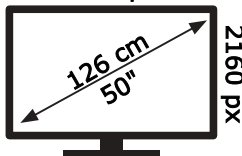

ENERG

VOX

UHD 50DSW552V

71 kWh/1000h

ABCDEF **G**

98 kWh/1000h

3840 px

2019/2013