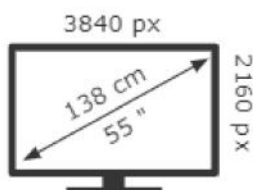

# ENERGY

HISENSE

55A6BG

**94** kWh/1000h

ABCDEF**G**

**105** kWh/1000h

2019/2013