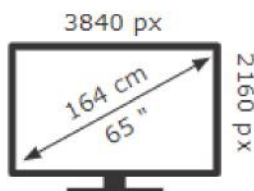

ENERGY

HISENSE

65A6BG

125 kWh/1000h

ABCDEF**G**

160 kWh/1000h

2019/2013